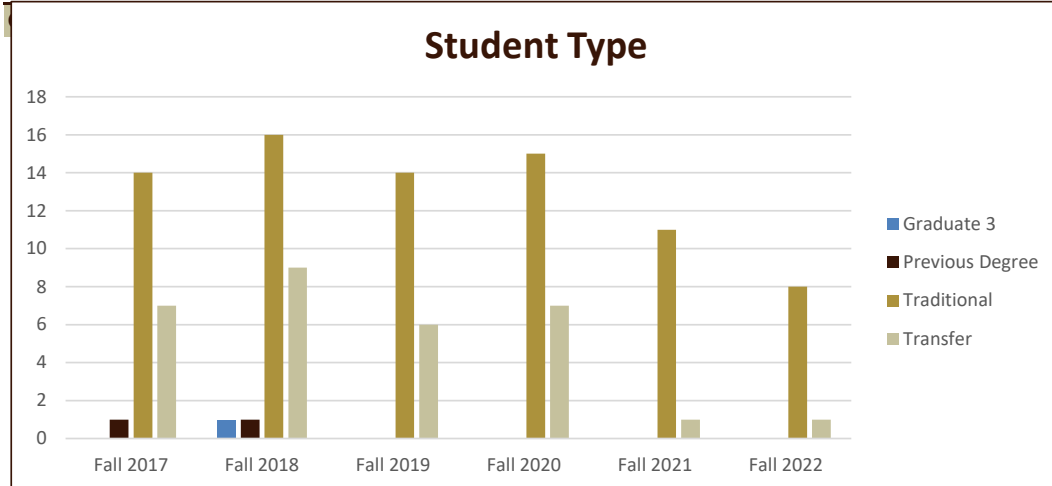

SMSU Agricultural Education Program Data

Majors Enrolled

Academic Years 2017-18 to 2022-23

Using Fall Semester data (Fall 2017 to Fall 2022) for Term specific measures

Enrollment by FT/PT						
	Fall 2017	Fall 2018	Fall 2019	Fall 2020	Fall 2021	Fall 2022
Full	20	21	19	17	12	9
Part	2	6	1	5		
Grand Total	22	27	20	22	12	9

New/Return Headcount						
	Fall 2017	Fall 2018	Fall 2019	Fall 2020	Fall 2021	Fall 2022
New	13	9	2	5	2	2
Returning	9	18	18	17	10	7
Grand Total	22	27	20	22	12	9

SMSU Agricultural Education Program Data

Majors Enrolled

Academic Years 2017-18 to 2022-23

Using Fall Semester data (Fall 2017 to Fall 2022) for Term specific measures

Student Type	Fall 2017	Fall 2018	Fall 2019	Fall 2020	Fall 2021	Fall 2022
Graduate 3		1				
Previous Degree	1	1				
Traditional	14	16	14	15	11	8
Transfer	7	9	6	7	1	1