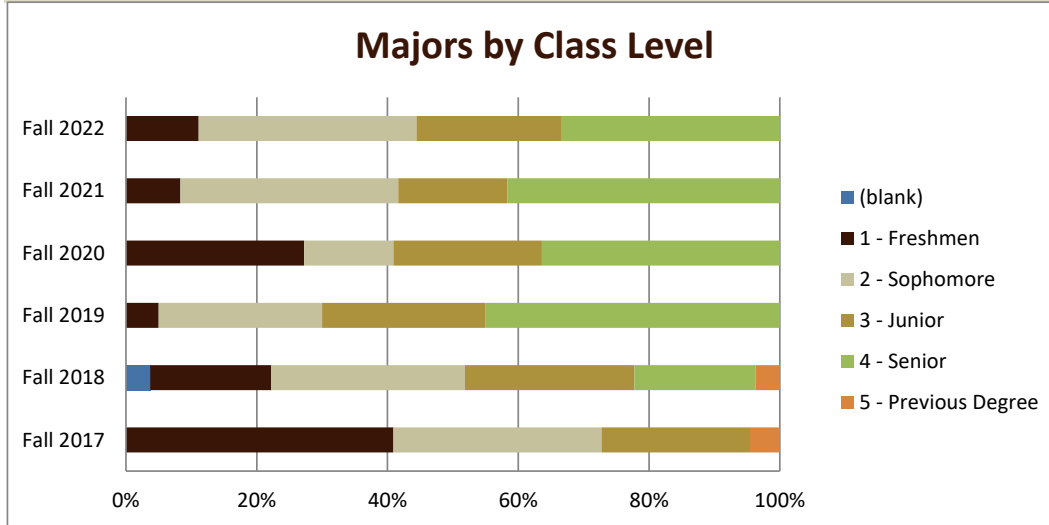

Enrollment by Race/Ethnicity						
	Fall 2017	Fall 2018	Fall 2019	Fall 2020	Fall 2021	Fall 2022
Hispanic	1					
International		1				
Unknown					1	1
White	21	26	20	22	11	8
Grand Total	22	27	20	22	12	9

SMSU Agricultural Education Program Data

Majors Enrolled

Academic Years 2017-18 to 2022-23

Using Fall Semester data (Fall 2017 to Fall 2022) for Term specific measures

Enrollment by Class						
	Fall 2017	Fall 2018	Fall 2019	Fall 2020	Fall 2021	Fall 2022
(blank)		1				
1 - Freshmen	9	5	1	6	1	1
2 - Sophomore	7	8	5	3	4	3
3 - Junior	5	7	5	5	2	2
4 - Senior		5	9	8	5	3
5 - Previous Degree	1	1				
Grand Total	22	27	20	22	12	9

SMSU Agricultural Education Program Data

Majors Enrolled

Academic Years 2017-18 to 2022-23

Using Fall Semester data (Fall 2017 to Fall 2022) for Term specific measures

Enrollment by FT/PT						
	Fall 2017	Fall 2018	Fall 2019	Fall 2020	Fall 2021	Fall 2022
Full	20	21	19	17	12	9
Part	2	6	1	5		
Grand Total	22	27	20	22	12	9