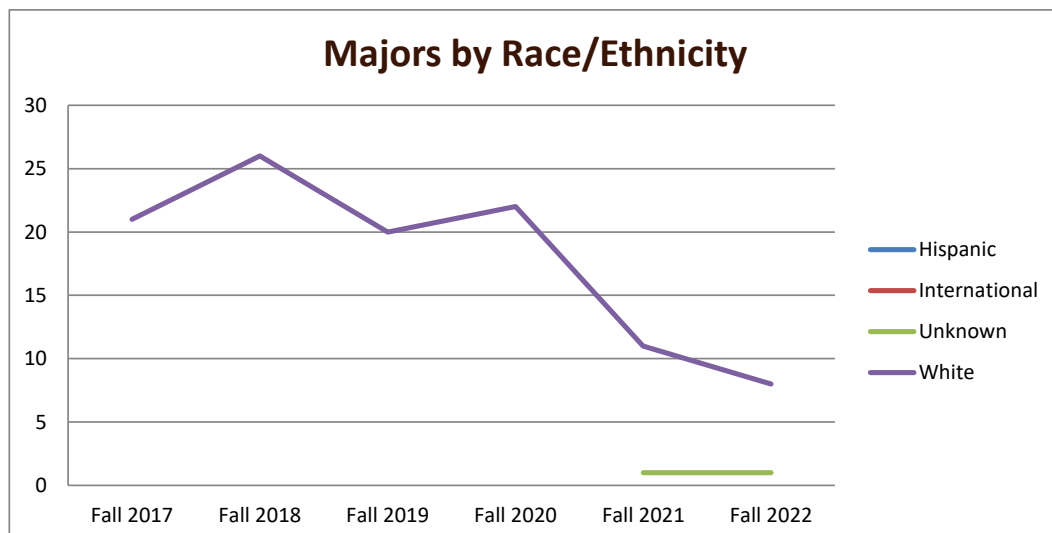

SMSU Agricultural Education Program Data

Majors Enrolled

Academic Years 2017-18 to 2022-23

Using Fall Semester data (Fall 2017 to Fall 2022) for Term specific measures

Enrollment by Gender						
	Fall 2017	Fall 2018	Fall 2019	Fall 2020	Fall 2021	Fall 2022
Female	16	19	12	15	10	7
Male	6	8	8	7	2	2
Grand Total	22	27	20	22	12	9

Enrollment by Race/Ethnicity						
	Fall 2017	Fall 2018	Fall 2019	Fall 2020	Fall 2021	Fall 2022
Hispanic	1					
International		1				
Unknown					1	1
White	21	26	20	22	11	8
Grand Total	22	27	20	22	12	9