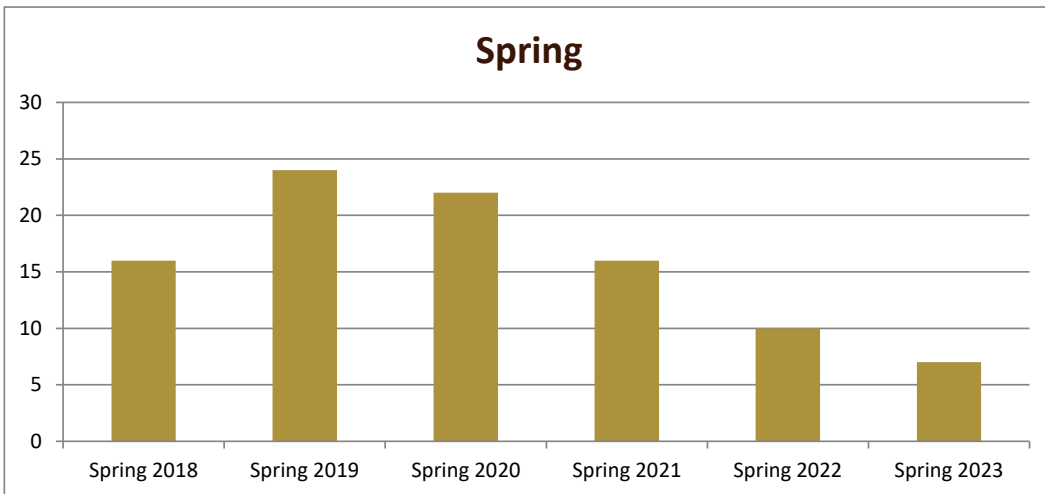

SMSU Agricultural Education Program Data

Majors Enrolled

Academic Years 2017-18 to 2022-23

Using Fall Semester data (Fall 2017 to Fall 2022) for Term specific measures

Enrollment by Term						
	2018	2019	2020	2021	2022	2023
Fall	22	27	20	22	12	9
Spring	16	24	22	16	10	7
Summer	2	12	7	2	4	5

SMSU Agricultural Education Program Data

Majors Enrolled

Academic Years 2017-18 to 2022-23

Using Fall Semester data (Fall 2017 to Fall 2022) for Term specific measures

Enrollment by Gender						
	Fall 2017	Fall 2018	Fall 2019	Fall 2020	Fall 2021	Fall 2022
Female	16	19	12	15	10	7
Male	6	8	8	7	2	2
Grand Total	22	27	20	22	12	9