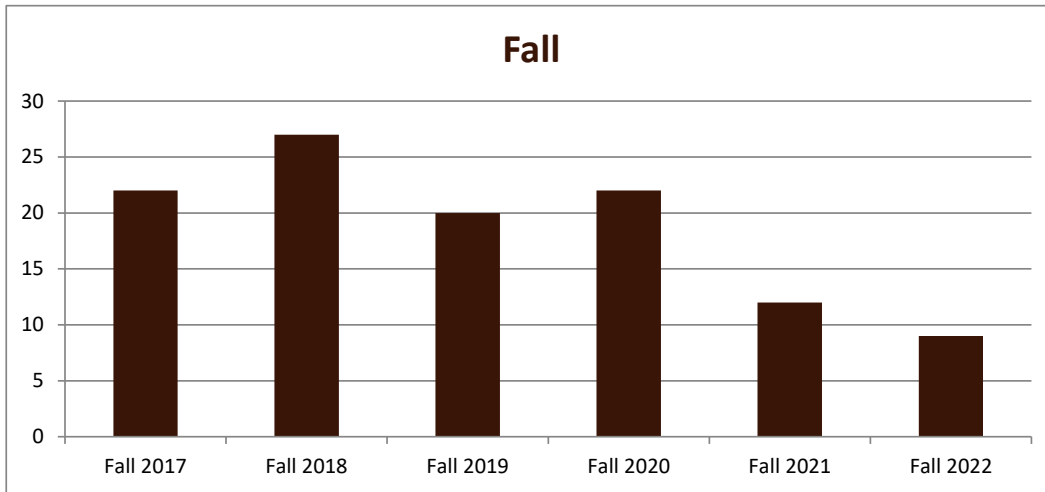

SMSU Agricultural Education Program Data

Majors Enrolled

Academic Years 2017-18 to 2022-23

Using Fall Semester data (Fall 2017 to Fall 2022) for Term specific measures

Enrollment by Term						
	2018	2019	2020	2021	2022	2023
Fall	22	27	20	22	12	9
Spring	16	24	22	16	10	7
Summer	2	12	7	2	4	5

SMSU Agricultural Education Program Data

Majors Enrolled

Academic Years 2017-18 to 2022-23

Using Fall Semester data (Fall 2017 to Fall 2022) for Term specific measures

Enrollment by Gender						
	Fall 2017	Fall 2018	Fall 2019	Fall 2020	Fall 2021	Fall 2022
Female	16	19	12	15	10	7
Male	6	8	8	7	2	2
Grand Total	22	27	20	22	12	9