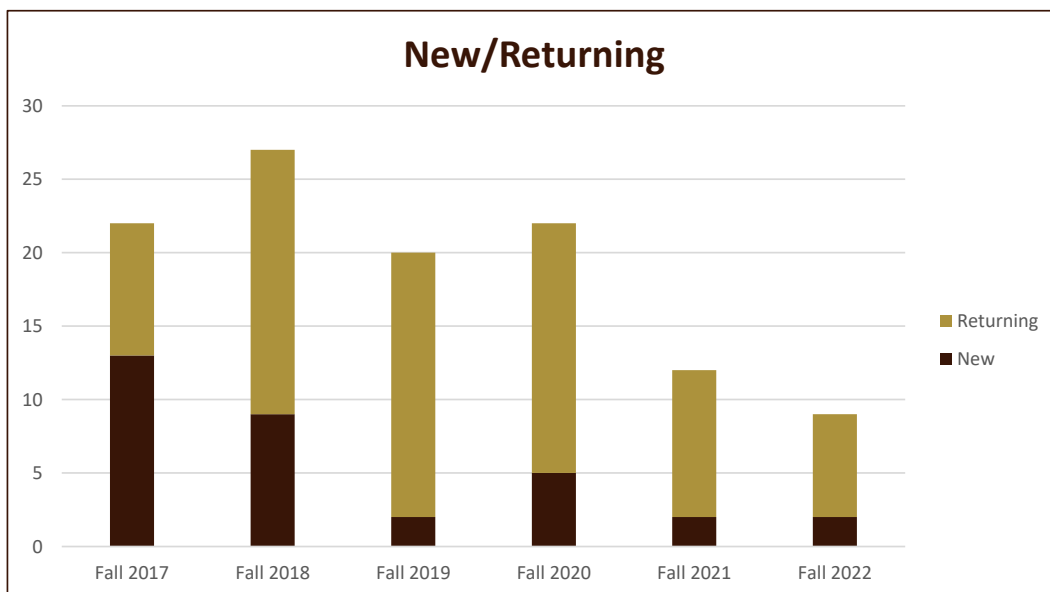

SMSU Agricultural Education Program Data

Majors Enrolled

Academic Years 2017-18 to 2022-23

Using Fall Semester data (Fall 2017 to Fall 2022) for Term specific measures

Enrollment by Class						
	Fall 2017	Fall 2018	Fall 2019	Fall 2020	Fall 2021	Fall 2022
(blank)		1				
1 - Freshmen	9	5	1	6	1	1
2 - Sophomore	7	8	5	3	4	3
3 - Junior	5	7	5	5	2	2
4 - Senior		5	9	8	5	3
5 - Previous Degree	1	1				
Grand Total	22	27	20	22	12	9

SMSU Agricultural Education Program Data

Majors Enrolled

Academic Years 2017-18 to 2022-23

Using Fall Semester data (Fall 2017 to Fall 2022) for Term specific measures

Enrollment by FT/PT						
	Fall 2017	Fall 2018	Fall 2019	Fall 2020	Fall 2021	Fall 2022
Full	20	21	19	17	12	9
Part	2	6	1	5		
Grand Total	22	27	20	22	12	9

New/Return Headcount						
	Fall 2017	Fall 2018	Fall 2019	Fall 2020	Fall 2021	Fall 2022
New	13	9	2	5	2	2
Returning	9	18	18	17	10	7
Grand Total	22	27	20	22	12	9

SMSU Agricultural Education Program Data

Majors Enrolled