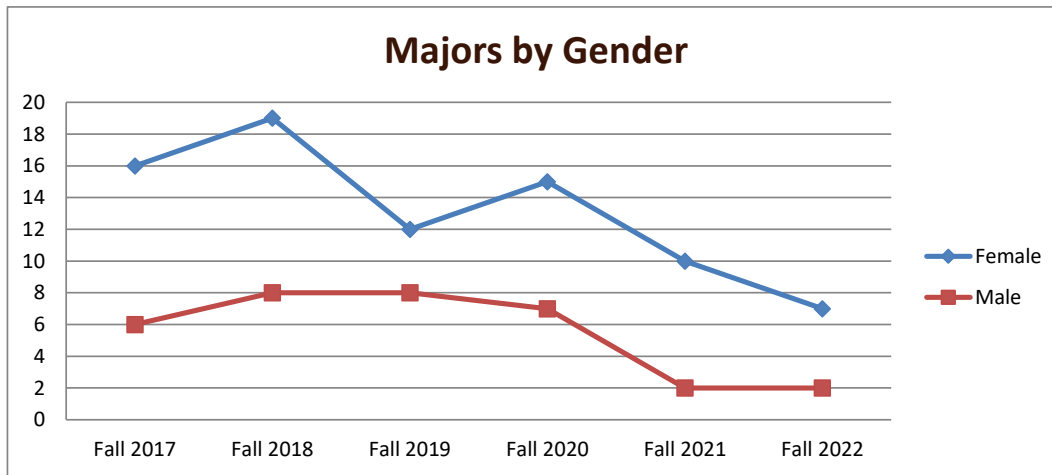

SMSU Agricultural Education Program Data

Majors Enrolled

Academic Years 2017-18 to 2022-23

Using Fall Semester data (Fall 2017 to Fall 2022) for Term specific measures

Enrollment by Term						
	2018	2019	2020	2021	2022	2023
Fall	22	27	20	22	12	9
Spring	16	24	22	16	10	7
Summer	2	12	7	2	4	5

SMSU Agricultural Education Program Data

Majors Enrolled

Academic Years 2017-18 to 2022-23

Using Fall Semester data (Fall 2017 to Fall 2022) for Term specific measures

Enrollment by Gender						
	Fall 2017	Fall 2018	Fall 2019	Fall 2020	Fall 2021	Fall 2022
Female	16	19	12	15	10	7
Male	6	8	8	7	2	2
Grand Total	22	27	20	22	12	9