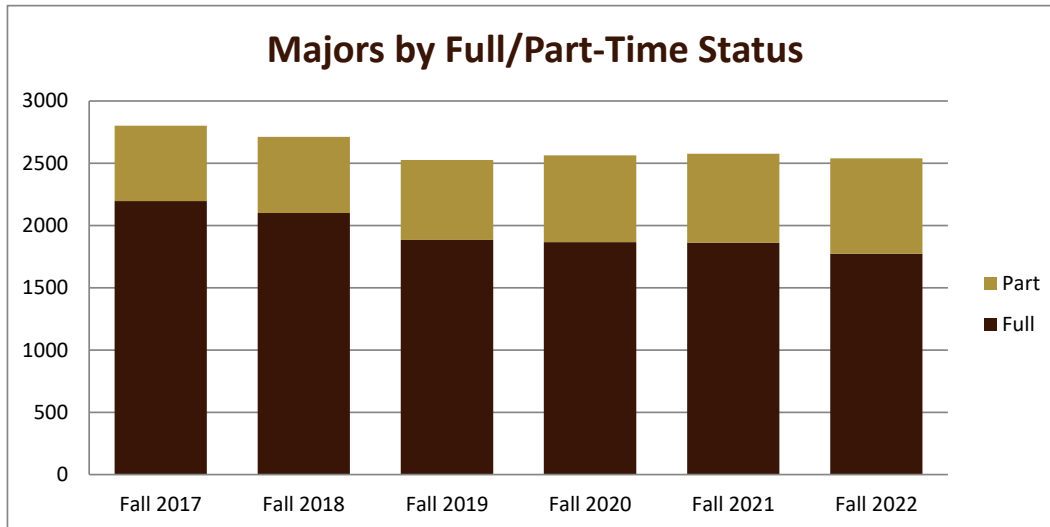

SMSU Agricultural Education Program Data

Majors Enrolled

Academic Years 2017-18 to 2022-23

Using Fall Semester data (Fall 2017 to Fall 2022) for Term specific measures

Enrollment by Class						
	Fall 2017	Fall 2018	Fall 2019	Fall 2020	Fall 2021	Fall 2022
(blank)		1				
1 - Freshmen	9	5	1	6	1	1
2 - Sophomore	7	8	5	3	4	3
3 - Junior	5	7	5	5	2	2
4 - Senior		5	9	8	5	3
5 - Previous Degree	1	1				
Grand Total	22	27	20	22	12	9

SMSU Agricultural Education Program Data

Majors Enrolled

Academic Years 2017-18 to 2022-23

Using Fall Semester data (Fall 2017 to Fall 2022) for Term specific measures

Enrollment by FT/PT						
	Fall 2017	Fall 2018	Fall 2019	Fall 2020	Fall 2021	Fall 2022
Full	20	21	19	17	12	9
Part	2	6	1	5		
Grand Total	22	27	20	22	12	9

New/Return Headcount						
	Fall 2017	Fall 2018	Fall 2019	Fall 2020	Fall 2021	Fall 2022
New	13	9	2	5	2	2
Returning	9	18	18	17	10	7
Grand Total	22	27	20	22	12	9

SMSU Agricultural Education Program Data

Majors Enrolled